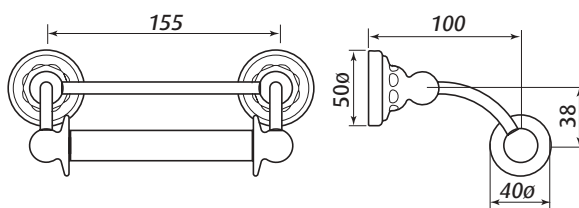

## Towel Ring & Toilet Paper Holder

6934  
Towel Ring

6948  
Toilet Paper Holder

**Packed Weight:** 6934 0.6Kg  
6948 1.1Kg

# Specification 6934 6948