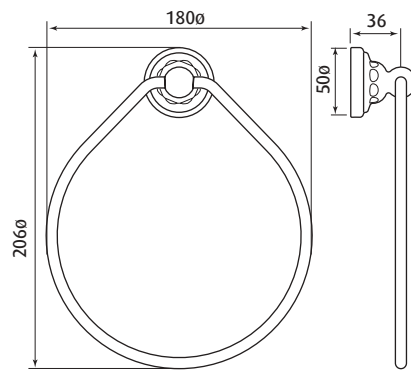

## Towel Ring & Toilet Paper Holder

6934  
Towel Ring

6948  
Toilet Paper Holder

**Packed Weight:** 6934 0.6Kg  
6948 1.1Kg

# Specification 6934 6948

## Towel Ring & Toilet Paper Holder

Where \* Indicated Specify Colour.