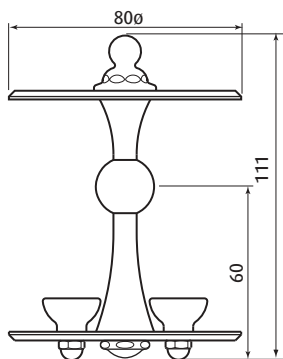

## Wall Mounted Toothbrush Holder, Freestanding Toothbrush Holder

6930  
Wall Mounted  
Toothbrush Holder

6932  
Freestanding  
Toothbrush Holder

**Packed Weight:** 6930 0.7Kg  
6932 0.6Kg