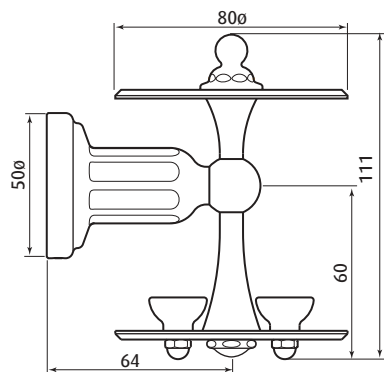

## Wall Mounted Toothbrush Holder, Freestanding Toothbrush Holder

6930  
Wall Mounted  
Toothbrush Holder

6932  
Freestanding  
Toothbrush Holder

**Packed Weight:** 6930 0.7Kg  
6932 0.6Kg