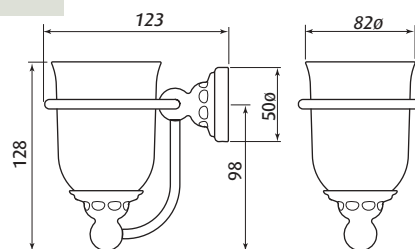

## 6925 6926 6928

Single Tumbler, Double Tumbler, Soap Dish

6925  
Single Tumbler

6926  
Double Tumbler

6928  
Soap Dish

**Packed Weight:** 6925 0.8Kg  
6926 1.5Kg  
6928 1.0Kg

## 6925 6926 6928

Single Tumbler, Double Tumbler, Soap Dish

Where \* Indicated Specify Colour.