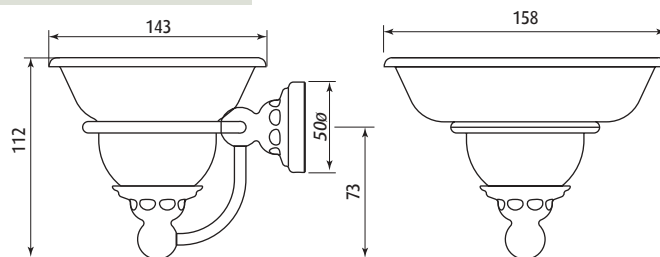

## 6925 6926 6928

Single Tumbler, Double Tumbler, Soap Dish

6925  
Single Tumbler

6926  
Double Tumbler

6928  
Soap Dish

**Packed Weight:** 6925 0.8Kg  
6926 1.5Kg  
6928 1.0Kg

## 6925 6926 6928

Single Tumbler, Double Tumbler, Soap Dish

Where \* Indicated Specify Colour.