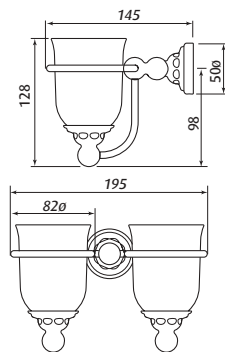

## 6925 6926 6928

Single Tumbler, Double Tumbler, Soap Dish

6925  
Single Tumbler

6926  
Double Tumbler

6928  
Soap Dish

**Packed Weight:** 6925 0.8Kg  
6926 1.5Kg  
6928 1.0Kg

# Specification