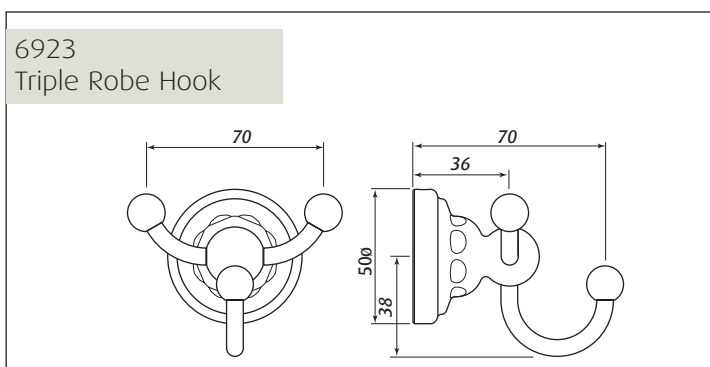

Specification

6921 6922 6923

Single Robe Hook, Double Robe Hook, Triple Robe Hook

Packed Weight: 6921 0.3Kg
6922 0.3Kg
6923 0.3Kg

Specification

6921 6922 6923

Single Robe Hook, Double Robe Hook, Triple Robe Hook

Where * Indicated Specify Colour.