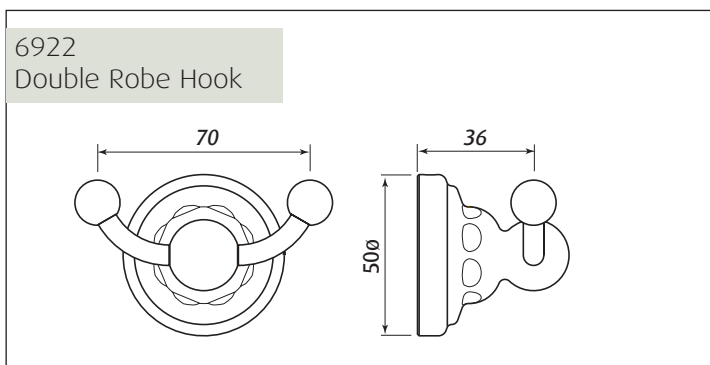

Specification

6921 6922 6923

Single Robe Hook, Double Robe Hook, Triple Robe Hook

Packed Weight: 6921 0.3Kg
6922 0.3Kg
6923 0.3Kg

Specification

6921 6922 6923

Single Robe Hook, Double Robe Hook, Triple Robe Hook

Where * Indicated Specify Colour.