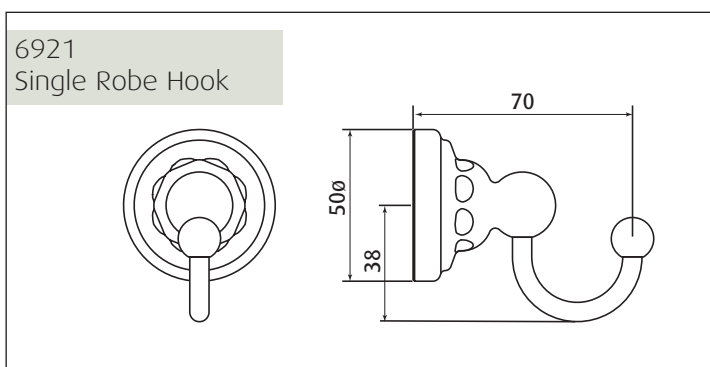

Specification

6921 6922 6923

Single Robe Hook, Double Robe Hook, Triple Robe Hook

Packed Weight: 6921 0.3Kg
6922 0.3Kg
6923 0.3Kg

Specification

6921 6922 6923

Single Robe Hook, Double Robe Hook, Triple Robe Hook

Where * Indicated Specify Colour.