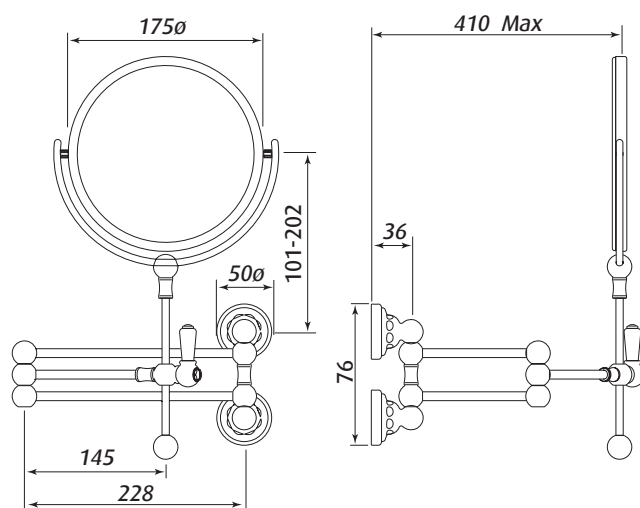

## Wall Mounted Shaving Mirror

**Packed Weight:** 1.8Kg

# Specification 6918

## Wall Mounted Shaving Mirror

Where \* Indicated Specify Colour.