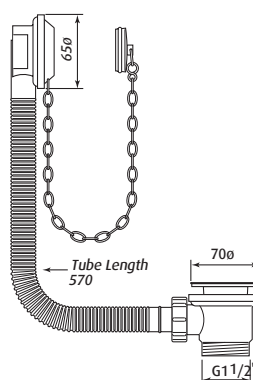

Specification 6711 6712 6713 6715 6716

Bath Waste & Overflow with Exposed Pipes, Combined Bath Waste & Overflow, Bath Pop-up Waste & Overflow with Concealed Pipes

6712
Bath Waste & Overflow with Exposed Pipes

6713
Combined Bath Waste & Overflow

6711
Bath Pop-up Waste & Overflow with Concealed Pipes

6715
Bath Pop-up Waste & Overflow with Concealed Pipes

6716
Bath Pop-up Waste & Overflow with Concealed Pipes

Packed Weight: 6711 1.2Kg
6712 1.2Kg
6713 1.2Kg
6715 1.2Kg
6716 1.2Kg