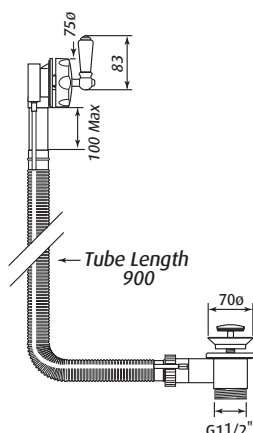

Specification 6711 6712 6713 6715 6716

Bath Waste & Overflow with Exposed Pipes, Combined Bath Waste & Overflow, Bath Pop-up Waste & Overflow with Concealed Pipes

6712
Bath Waste & Overflow with Exposed Pipes

6713
Combined Bath Waste & Overflow

6711
Bath Pop-up Waste & Overflow with Concealed Pipes

6715
Bath Pop-up Waste & Overflow with Concealed Pipes

6716
Bath Pop-up Waste & Overflow with Concealed Pipes

Packed Weight: 6711 1.2Kg
6712 1.2Kg
6713 1.2Kg
6715 1.2Kg
6716 1.2Kg