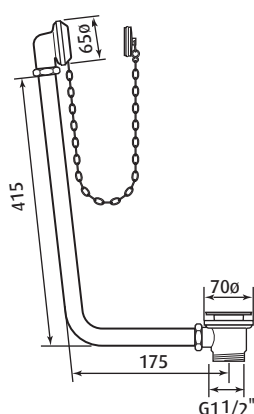

Specification 6711 6712 6713 6715 6716

Bath Waste & Overflow with Exposed Pipes, Combined Bath Waste & Overflow, Bath Pop-up Waste & Overflow with Concealed Pipes

6712
Bath Waste & Overflow with Exposed Pipes

6713
Combined Bath Waste & Overflow

6711
Bath Pop-up Waste & Overflow with Concealed Pipes

6715
Bath Pop-up Waste & Overflow with Concealed Pipes

6716
Bath Pop-up Waste & Overflow with Concealed Pipes

Packed Weight: 6711 1.2Kg
6712 1.2Kg
6713 1.2Kg
6715 1.2Kg
6716 1.2Kg