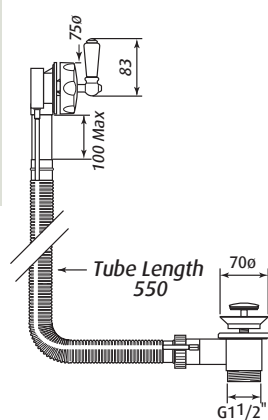

Specification 6711 6712 6713 6715 6716

Bath Waste & Overflow with Exposed Pipes, Combined Bath Waste & Overflow, Bath Pop-up Waste & Overflow with Concealed Pipes

6712
Bath Waste & Overflow with Exposed Pipes

6713
Combined Bath Waste & Overflow

6711
Bath Pop-up Waste & Overflow with Concealed Pipes

6715
Bath Pop-up Waste & Overflow with Concealed Pipes

6716
Bath Pop-up Waste & Overflow with Concealed Pipes

Packed Weight: 6711 1.2Kg
6712 1.2Kg
6713 1.2Kg
6715 1.2Kg
6716 1.2Kg