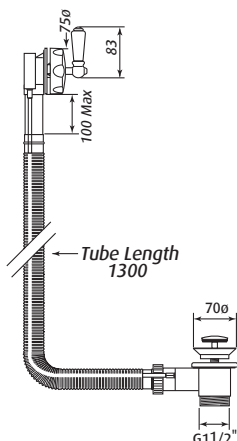

6713
Combined Bath Waste & Overflow

6711
Bath Pop-up Waste & Overflow with Concealed Pipes

6715
Bath Pop-up Waste & Overflow with Concealed Pipes

6716
Bath Pop-up Waste & Overflow with Concealed Pipes

Packed Weight: 6711 1.2Kg
6712 1.2Kg
6713 1.2Kg
6715 1.2Kg
6716 1.2Kg