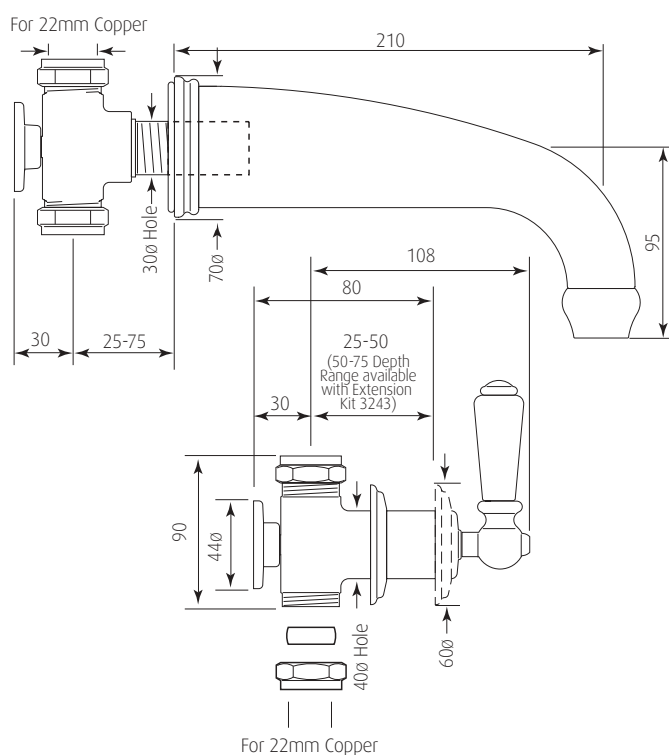

Specification 3800

Three Hole Wall Mounted Bath Set with Lever Handles

- 1/4 turn ceramic disc flow control ● Vernier insert for accurate handle alignment ●
- Unique handle construction with integral bearing ring ●

Packed Weight: 3.8Kg

Temp Range:

Min 1°C / 34°F

Max 85°C / 185°F

Recommended working pressure:

Min 0.5 bar / 7psi

Max 5 bar / 75 psi

Specification 3800

Three Hole Wall Mounted Bath Set with Lever Handles

- 1/4 turn ceramic disc flow control ● Vernier insert for accurate handle alignment ●
- Unique handle construction with integral bearing ring ●

Where * Indicated Specify Colour.