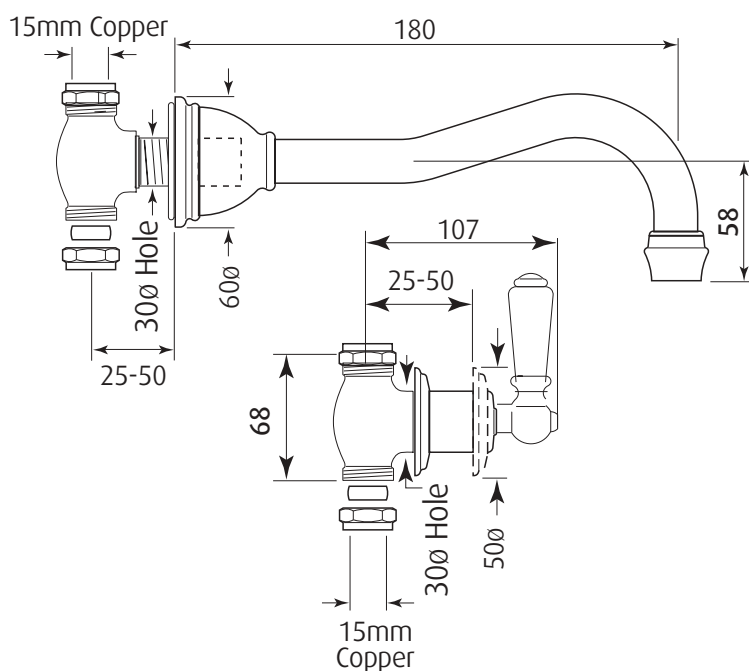

# Specification 3790

## Three Hole Country Wall Mounted Basin Set with Lever Handles

- 1/4 turn ceramic disc flow control ● Vernier insert for accurate handle alignment ●
- Unique handle construction with integral bearing ring ●