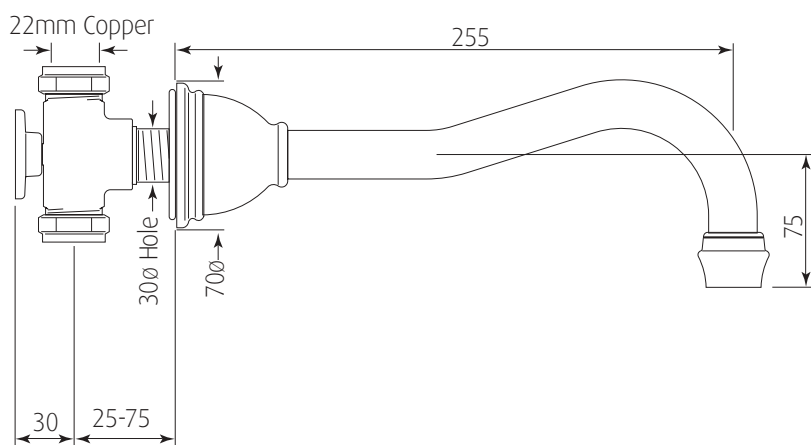

Specification 3785

Country Wall Mounted Bath Spout

Packed Weight: 2Kg

Temp Range:

Min 1°C / 34°F

Max 85°C / 185°F

Recommended working pressure:

Min 0.5 bar / 7psi

Max 5 bar / 75 psi

Specification 3785

Country Wall Mounted Bath Spout

Where * Indicated Specify Colour.