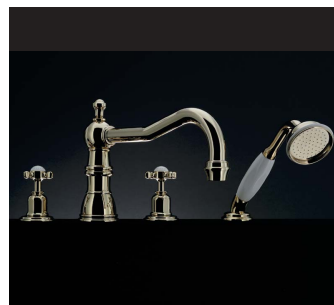

Specification 3746

Four Hole Bath Mixer with Country Spout and Crosshead Handles

- 1/4 turn ceramic disc flow control ● Vernier insert for accurate handle alignment ●
- Unique handle construction with integral bearing ring ●

Packed Weight: 6Kg

Temp Range:

Min 1°C / 34°F

Max 85°C / 185°F

Recommended working pressure:

Min 0.5 bar / 7psi

Max 5 bar / 75 psi