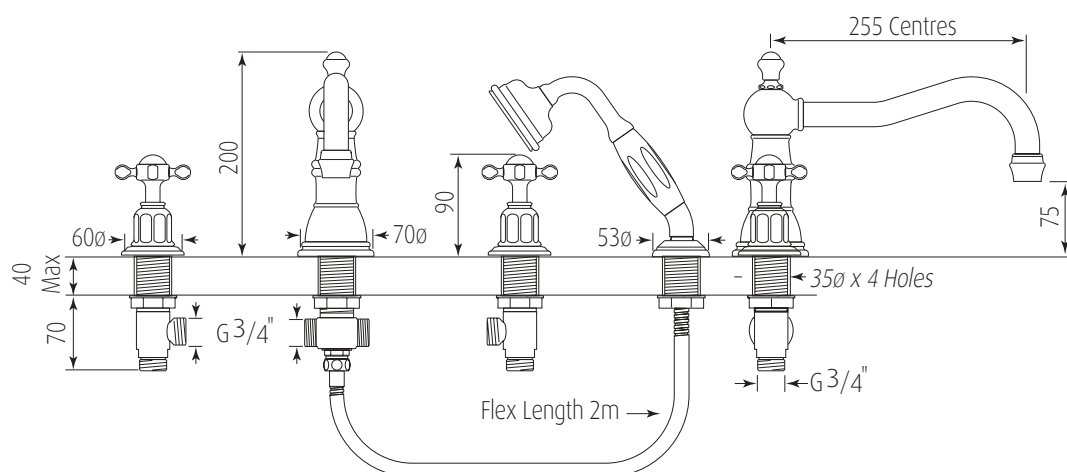

Specification 3746

Four Hole Bath Mixer with Country Spout and Crosshead Handles

- 1/4 turn ceramic disc flow control ● Vernier insert for accurate handle alignment ●
- Unique handle construction with integral bearing ring ●

Packed Weight: 6Kg

Temp Range:

Min 1°C / 34°F

Max 85°C / 185°F

Recommended working pressure:

Min 0.5 bar / 7psi

Max 5 bar / 75 psi

Specification 3746

Four Hole Bath Mixer with Country Spout and Crosshead Handles

- 1/4 turn ceramic disc flow control ● Vernier insert for accurate handle alignment ●
- Unique handle construction with integral bearing ring ●