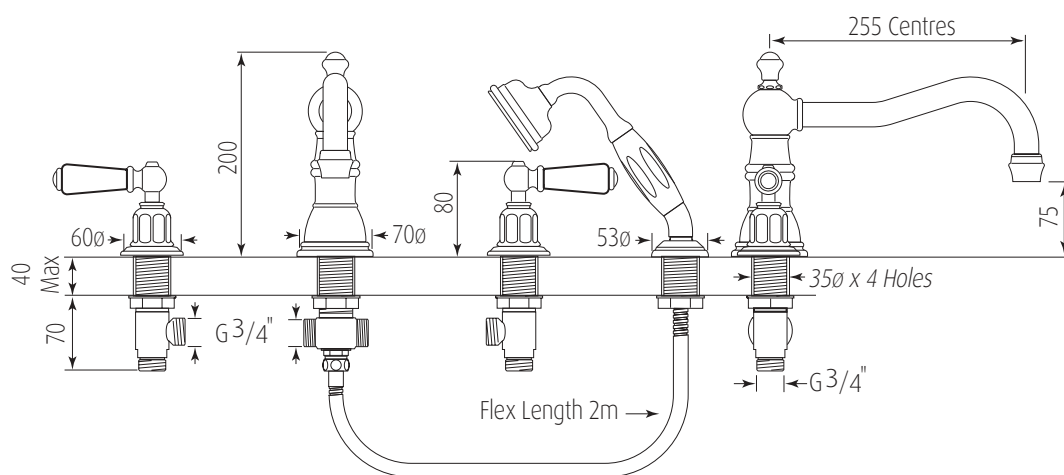

Specification 3745

Four Hole Bath Mixer with Country Spout and Lever Handles

- 1/4 turn ceramic disc flow control ● Vernier insert for accurate handle alignment ●
- Unique handle construction with integral bearing ring ●

Packed Weight: 6Kg

Temp Range:

Min 1°C / 34°F

Max 85°C / 185°F

Recommended working pressure:

Min 0.5 bar / 7psi

Max 5 bar / 75 psi

Specification 3745

Four Hole Bath Mixer with Country Spout and Lever Handles

- 1/4 turn ceramic disc flow control ● Vernier insert for accurate handle alignment ●
- Unique handle construction with integral bearing ring ●