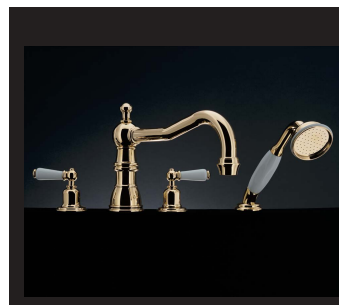

Specification 3745

Four Hole Bath Mixer with Country Spout and Lever Handles

- 1/4 turn ceramic disc flow control ● Vernier insert for accurate handle alignment ●
- Unique handle construction with integral bearing ring ●

Packed Weight: 6Kg

Temp Range:

Min 1°C / 34°F

Max 85°C / 185°F

Recommended working pressure:

Min 0.5 bar / 7psi

Max 5 bar / 75 psi