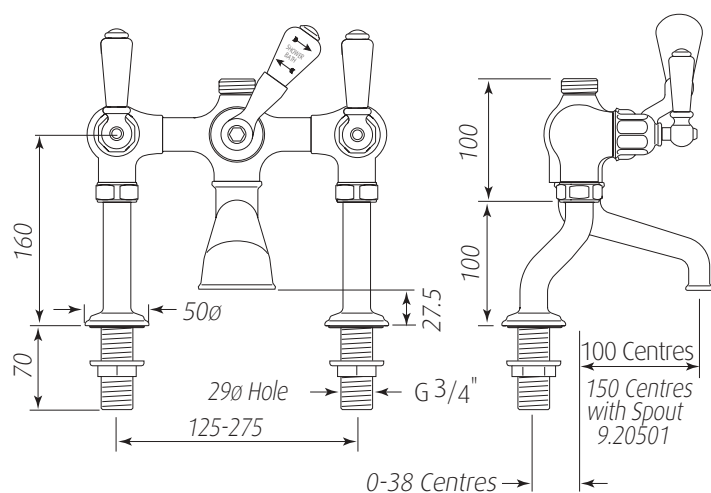

Specification 3500

Bath/Shower Mixer with Pillar Unions and Lever Handles

- 1/4 turn ceramic disc flow control ● Vernier insert for accurate handle alignment ●
- Unique handle construction with integral bearing ring ●

Dimensions when using
Extended Unions 6386.

Packed Weight: 4.9Kg

Temp Range:

Min 1°C / 34°F

Max 85°C / 185°F

Recommended working pressure:

Min 0.5 bar / 7psi

Max 5 bar / 75 psi