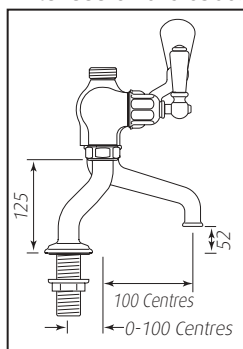

Specification 3500

Bath/Shower Mixer with Pillar Unions and Lever Handles

- 1/4 turn ceramic disc flow control ● Vernier insert for accurate handle alignment ●
- Unique handle construction with integral bearing ring ●

Dimensions when using
Extended Unions 6386.

Packed Weight: 4.9Kg

Temp Range:

Min 1°C / 34°F

Max 85°C / 185°F

Recommended working pressure:

Min 0.5 bar / 7psi

Max 5 bar / 75 psi