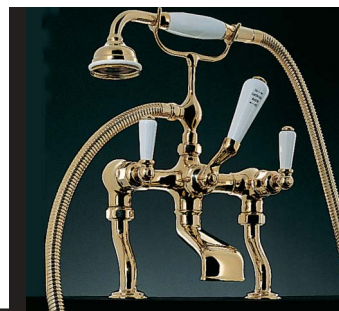

Specification 3500/1

Bath/Shower Mixer with Handshower & Cradle, Pillar Unions and Lever Handles

- 1/4 turn ceramic disc flow control ● Vernier insert for accurate handle alignment ●
- Unique handle construction with integral bearing ring ●