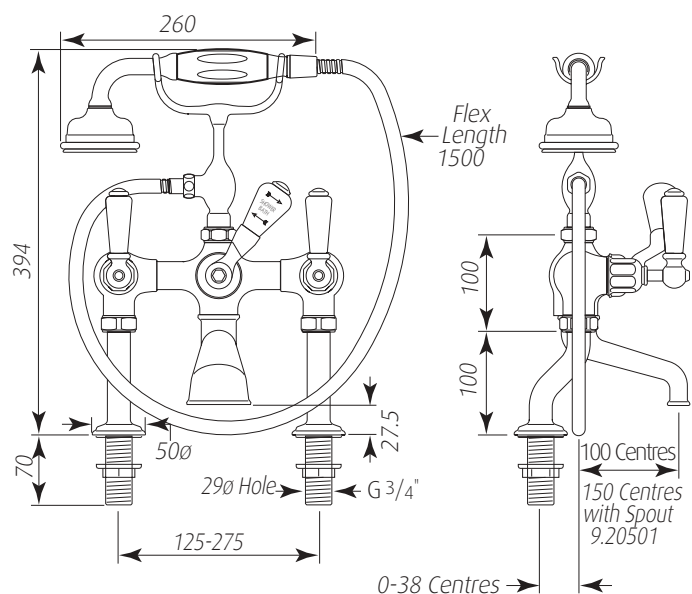

Specification 3500/1

Bath/Shower Mixer with Handshower & Cradle, Pillar Unions and Lever Handles

- 1/4 turn ceramic disc flow control ● Vernier insert for accurate handle alignment ●
- Unique handle construction with integral bearing ring ●

Dimensions when using
Extended Unions 6386.

Packed Weight: 6.3Kg

Temp Range:

Min 1°C / 34°F

Max 85°C / 185°F

Recommended working pressure:

Min 0.5 bar / 7psi

Max 5 bar / 75 psi