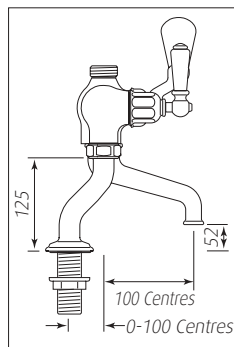

Specification 3500/1

Bath/Shower Mixer with Handshower & Cradle, Pillar Unions and Lever Handles

- 1/4 turn ceramic disc flow control ● Vernier insert for accurate handle alignment ●
- Unique handle construction with integral bearing ring ●

Dimensions when using
Extended Unions 6386.

Packed Weight: 6.3Kg

Temp Range:

Min 1°C / 34°F

Max 85°C / 185°F

Recommended working pressure:

Min 0.5 bar / 7psi

Max 5 bar / 75 psi