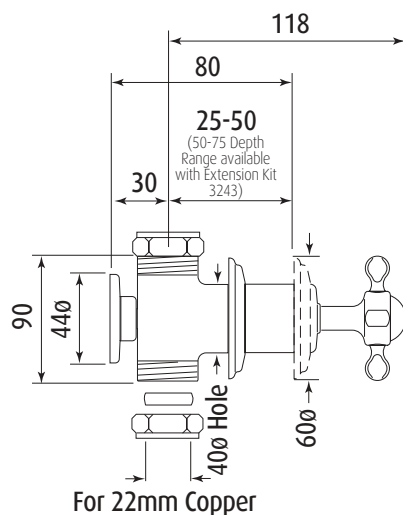

# Specification 3231 3241

**3231 Pair of 3/4" Wall Valves marked Hot & Cold**  
**3241 Single Wall Valve not marked.**

- 1/4 turn ceramic disc flow control ● Vernier insert for accurate handle alignment ●
- Unique handle construction with integral bearing ring ●

3240R Rough Kit  
3220T Hot Xtop Trim Kit  
3221T Cold Xtop Trim Kit  
3241T Plain Xtop Trim Kit

**Packed Weight:** 3231 1.9Kg  
3241 1Kg  
Rough Kit 0.55Kg  
Trim Kit 0.45 Kg

**Temp Range:**  
Min 1°C / 34°F  
Max 85°C / 185°F