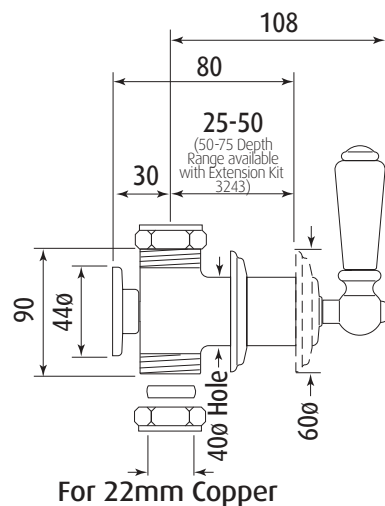

Specification 3230 3240

3230 Pair of 3/4" Wall Valves marked Red & Blue
3240 Single Wall Valve not marked.

- 1/4 turn ceramic disc flow control ● Vernier insert for accurate handle alignment ●
- Unique handle construction with integral bearing ring ●

3240R Rough Kit
3218T Hot Lever Trim Kit
3219T Cold Lever Trim Kit
3240T Plain Lever Trim Kit

Packed Weight: 3230 1.9Kg
3240 1Kg
Rough Kit 0.55Kg
Trim Kit 0.45 Kg

Temp Range:
Min 1°C / 34°F
Max 85°C / 185°F

Recommended working pressure:
Min 0.5 bar / 7psi
Max 5 bar / 75 psi

Specification 3230 3240

3230 Pair of 3/4" Wall Valves marked Red & Blue
3240 Single Wall Valve not marked.

- 1/4 turn ceramic disc flow control ● Vernier insert for accurate handle alignment ●
- Unique handle construction with integral bearing ring ●